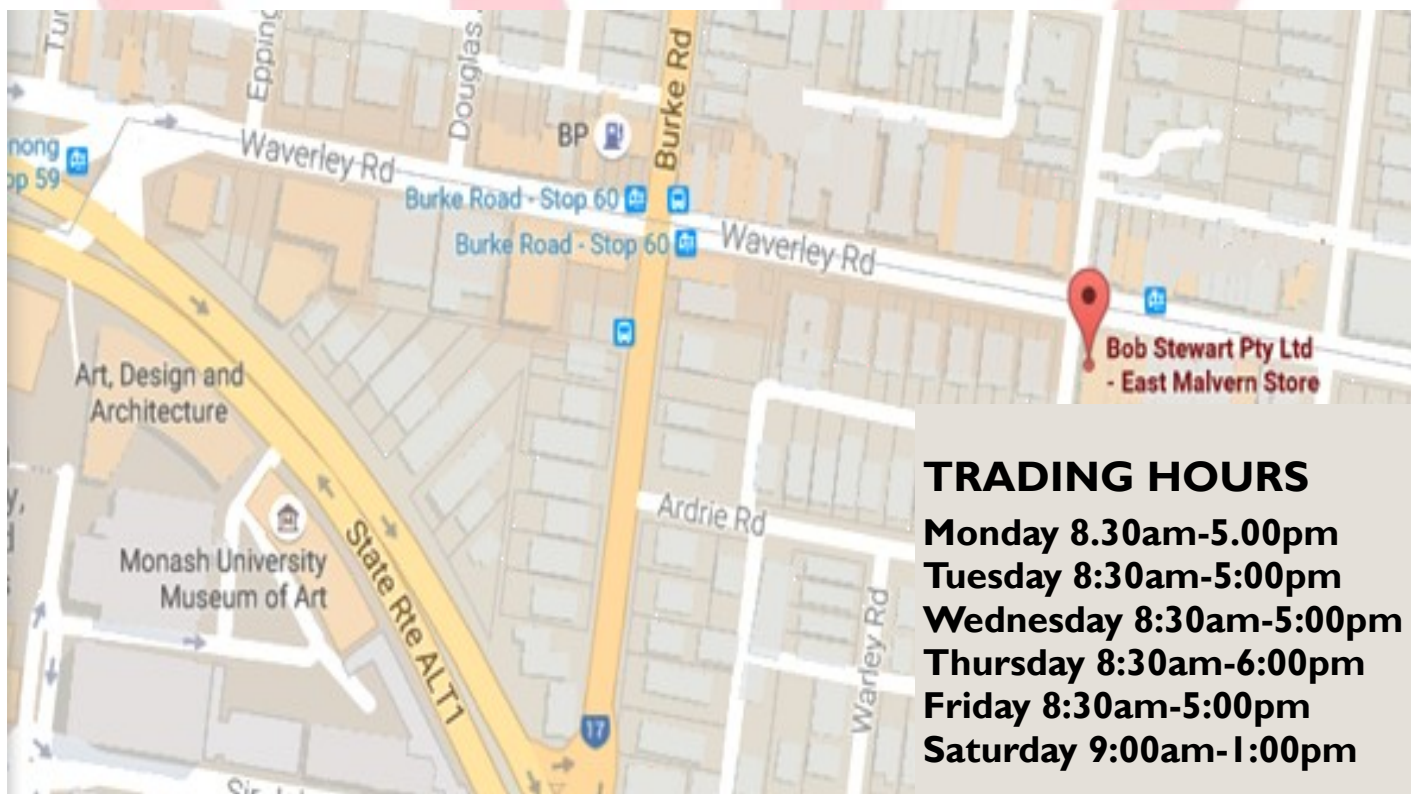

UNIFORM SHOP LOCATION

BOB STEWART UNIFORM SHOP

150 WAVERLEY ROAD, MALVERN EAST

Phone: 9036 7342 Email: Malvern@bobstewart.com.au

TRADING HOURS

Monday 8.30am-5.00pm
Tuesday 8:30am-5:00pm
Wednesday 8:30am-5:00pm
Thursday 8:30am-6:00pm
Friday 8:30am-5:00pm
Saturday 9:00am-1:00pm