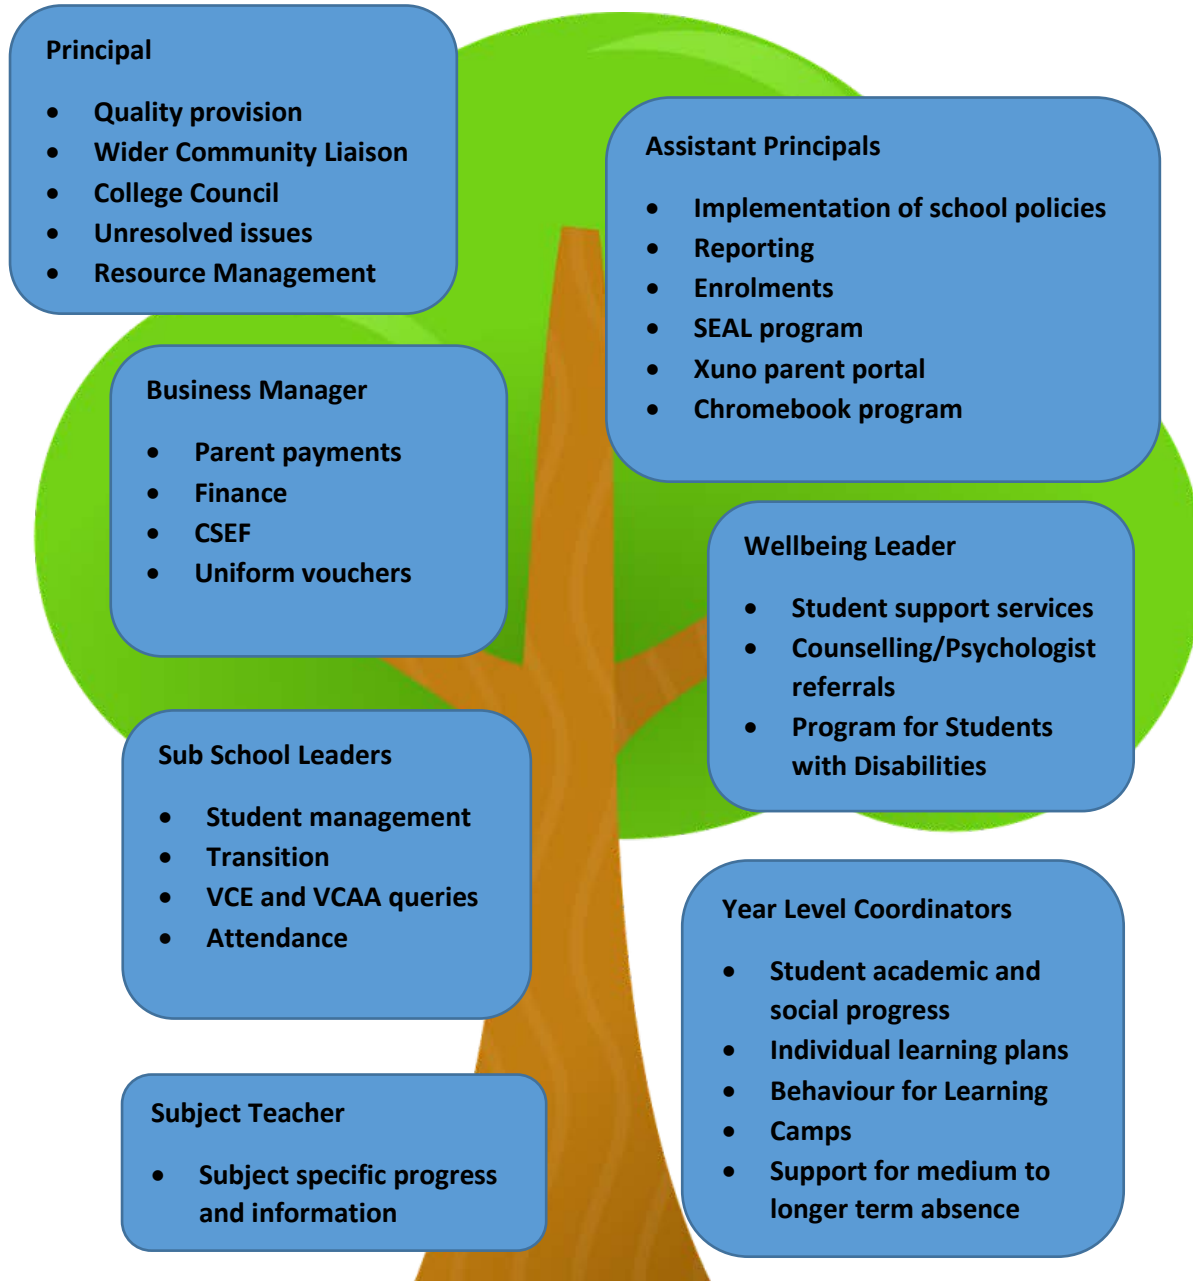

Communication Tree

At GEC we welcome your contact via phone, email or in person. The communication tree will help inform you as to the best person to contact regarding your queries. The General Office will direct your call or email to the most appropriate person. We aim to respond to your communication within 48 hours.

Remember our school absence line on 9571 4178.

Phone: 9571 7838 Email: glen.eira.co@education.vic.gov.au

Sheereen Kindler – Principal Nick Hamer-Smith/Aaron Petersen – Assistant Principals

Junior Sub School Leader – Sarah Mortimer Senior Sub School Leader – Jeff Micallef

Business Manager – Gabrielle Darvell Wellbeing Leader – Jenny Sanchez