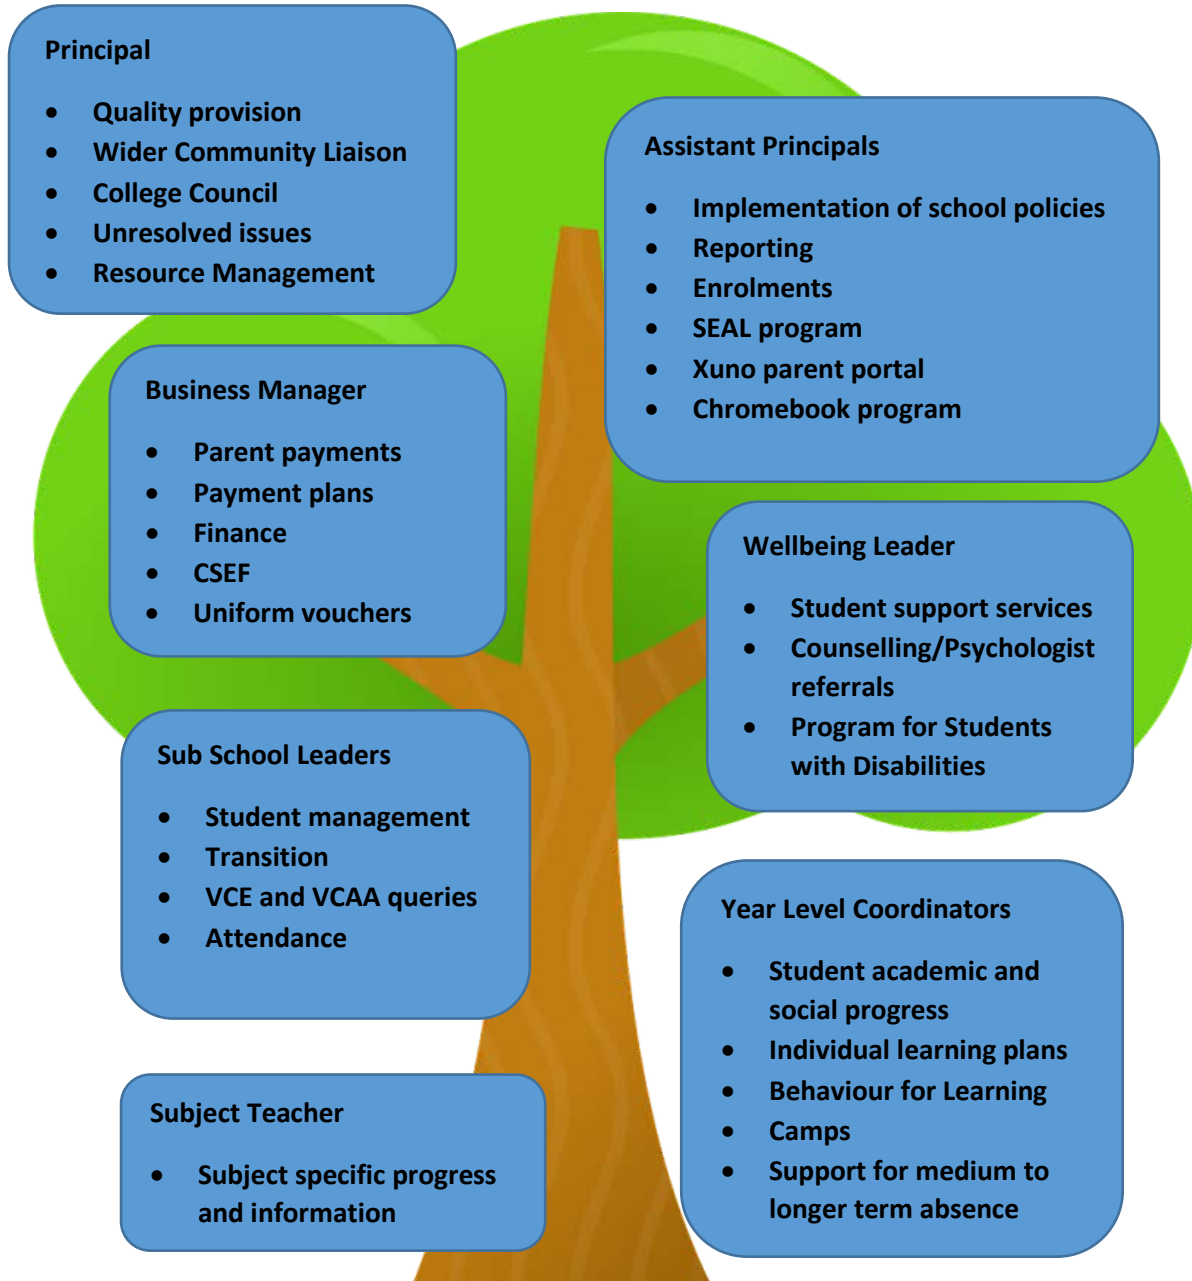

Communication Tree

At GEC we welcome your contact via phone, email or in person. The communication tree will help inform you as to the best person to contact regarding your queries. The General Office will direct your call or email to the most appropriate person. We aim to respond to your communication within 48 hours.

Remember our school absence line on 95714178.

Phone: 95717838 Email: glen.eira.co@edumail.vic.gov.au

Sheereen Kindler – Principal Nick Hamer-Smith/Aaron Petersen – Assistant Principals

Junior Sub School Leader – Sarah Mortimer Senior Sub School Leader – Jeff Micallef

Business Manager – Gabrielle Darvell Wellbeing Leader – Jenny Sanchez