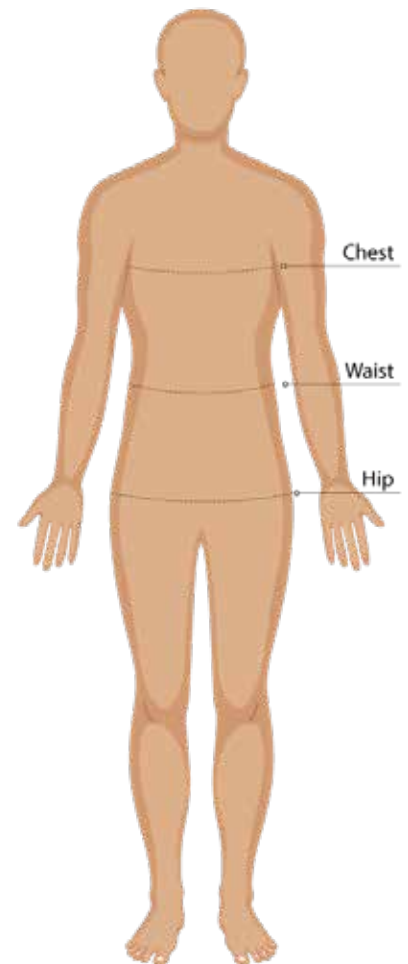

Scarf Black

Scarf Red

*For current prices, please refer to
www.bobstewart.com.au*

GLEN EIRA COLLEGE UNIFORM LIST 2021

SIZE GUIDE

BODY MEASUREMENT TIPS

- When measuring yourself keep the tape firm but not tight
- Measure over undergarments for more accurate measurements
- If you don't have a measuring tape, use a piece of string and measure it using a ruler

CHEST

Measure around the fullest part of your chest. This is the key measurement for shirts/blouses & dresses. Make sure the measuring tape sits horizontally across your body.

WAIST

Measure around the natural waistline which is the narrowest part of your waist. This is an important measurement for trousers/pants/shorts & skirts

HIP

Measure around the fullest part of the hips

- Our Size Charts are in *Finished Garment Measurements*.
- Size Charts are located on each individual garment on the website, under the **SIZE CHART** tab.
- To determine the size you need to **ADD** to your *Body Measurements* the following:
 - **BLAZERS, DRESSES, TUNICS, SHIRTS, BLOUSES, POLOS** and other upper body garments **ADD 10 - 12 cm**
 - **TROUSERS, SHORTS, SKIRTS & TUNICS** - **ADD 5 - 8 cm** in the waist. These garments are often adjustable in the waist to allow for extra growth.
- A good way to check is to measure & compare a similar garment that is a comfortable fit.